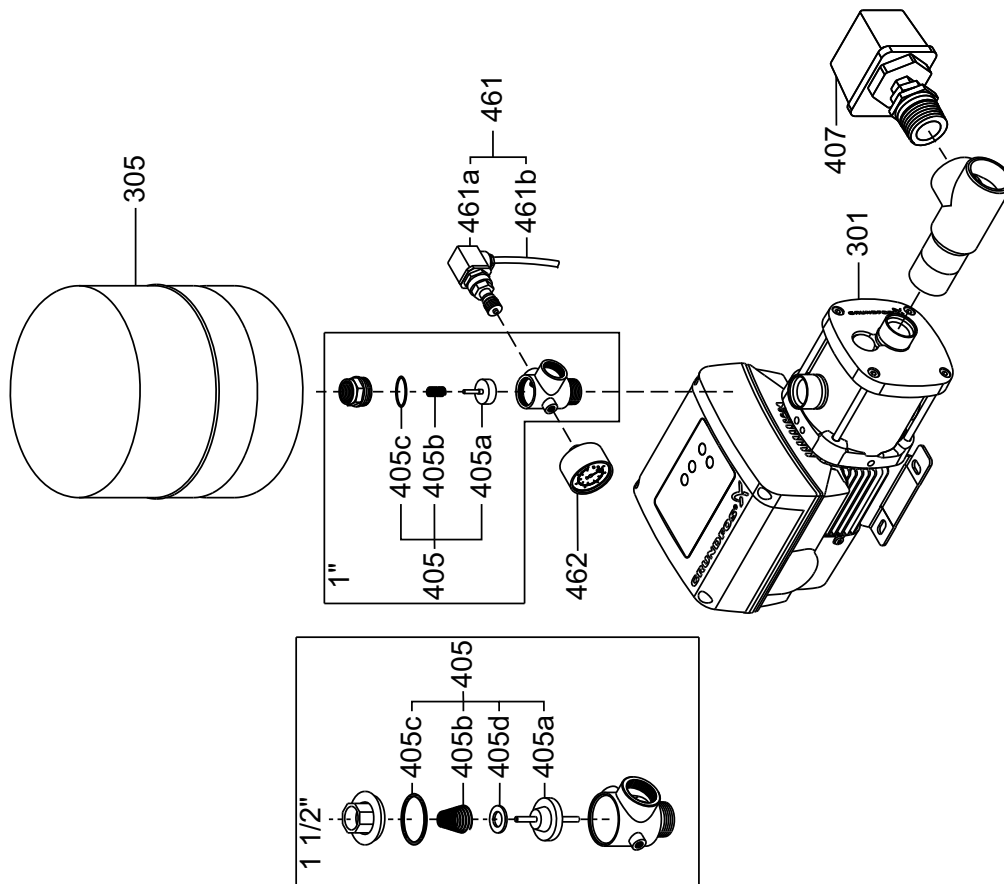

Sensor kit

Pos.	Kit No	98906904	98906905
	Sensor thread	Rp	NPT
461a	Sensor MBS 1900 0-10 bar	1	1

German version with inlet pressure switch

Inlet pressure switch

Pos.	Kit No	99010690
	Thread	Rp
407	Inlet pressure switch	1

Manometer

Pos.	Kit No	99010691
	Manometer thread	Rp
462	Manometer	1

Sensor kit

Pos.	Kit No	99010689
	Sensor thread	Rp
461a	Sensor	1

CME Booster

CMBE German version with pressure switch

CMBE

TM06 4097 3115