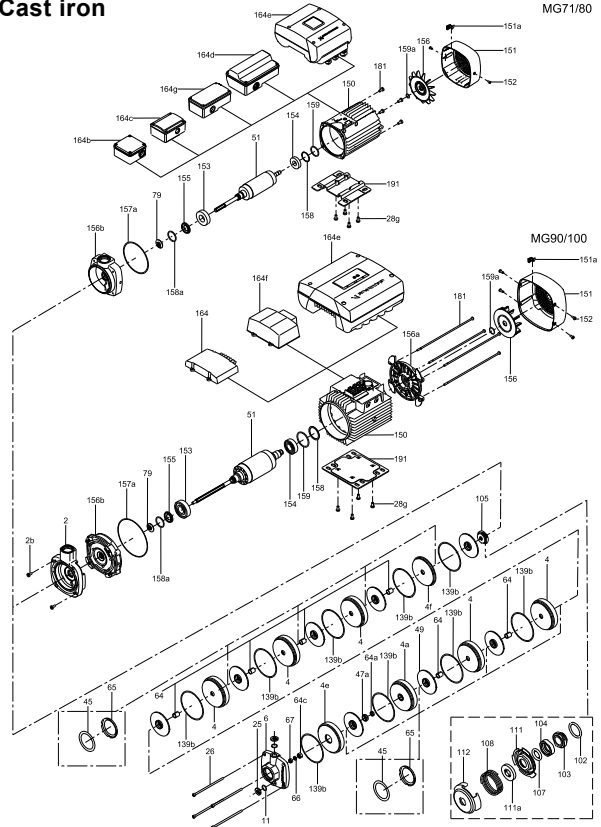

CM 1, 3, 5

Stainless steel

Cast iron

CM 10, 15, 25

Stainless steel

Cast iron

TM04 3588 4608 - TM04 3591 4608

TM04 3828 5108 - TM04 3829 5108