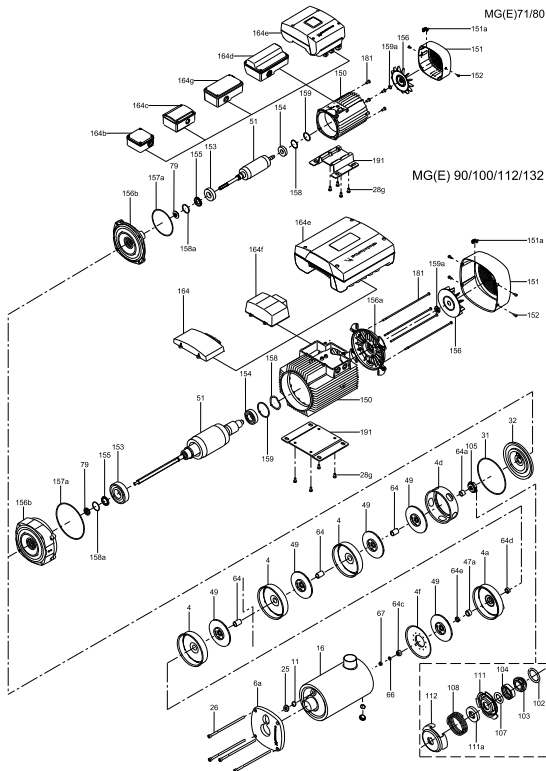

CM 10, 15, 25

Stainless steel

MG(E)71/80

MG(E) 90/100/112/132