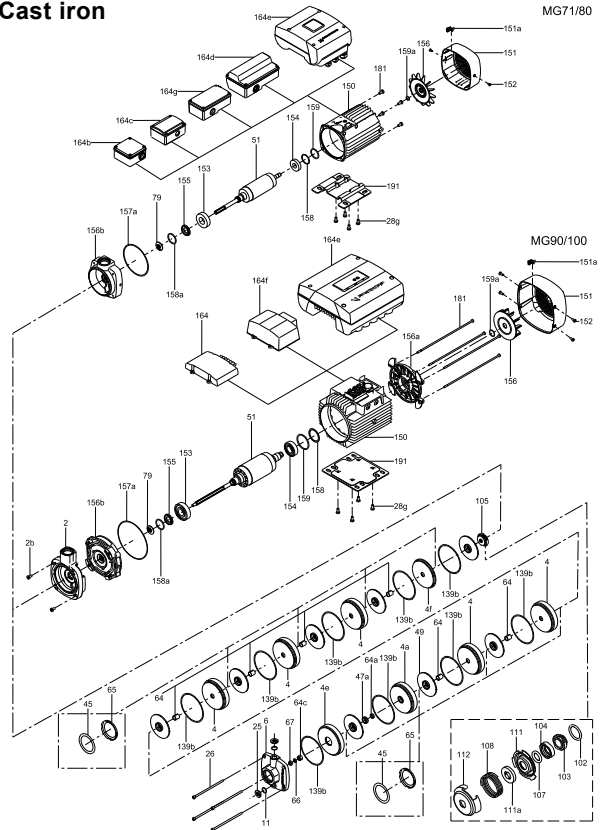

Cast iron

MG71/80