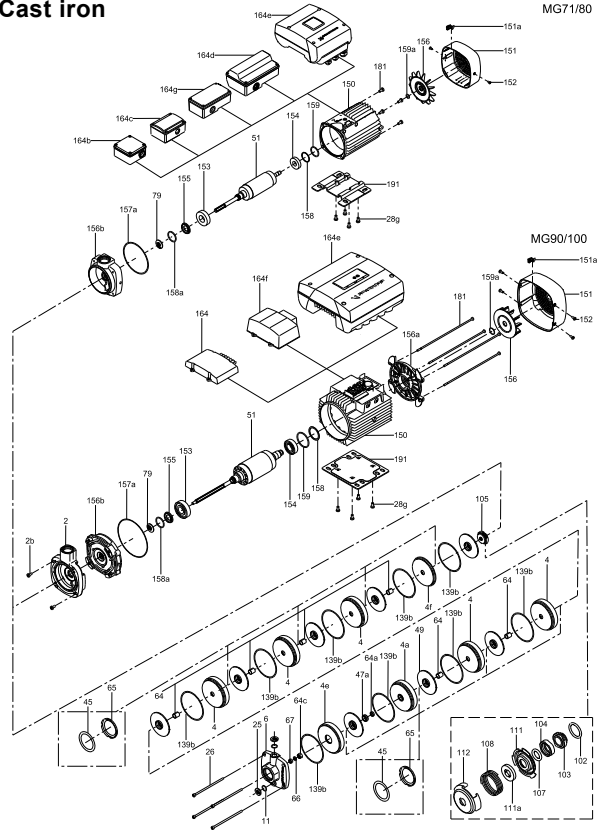

Cast iron

MG71/80

MG90/100