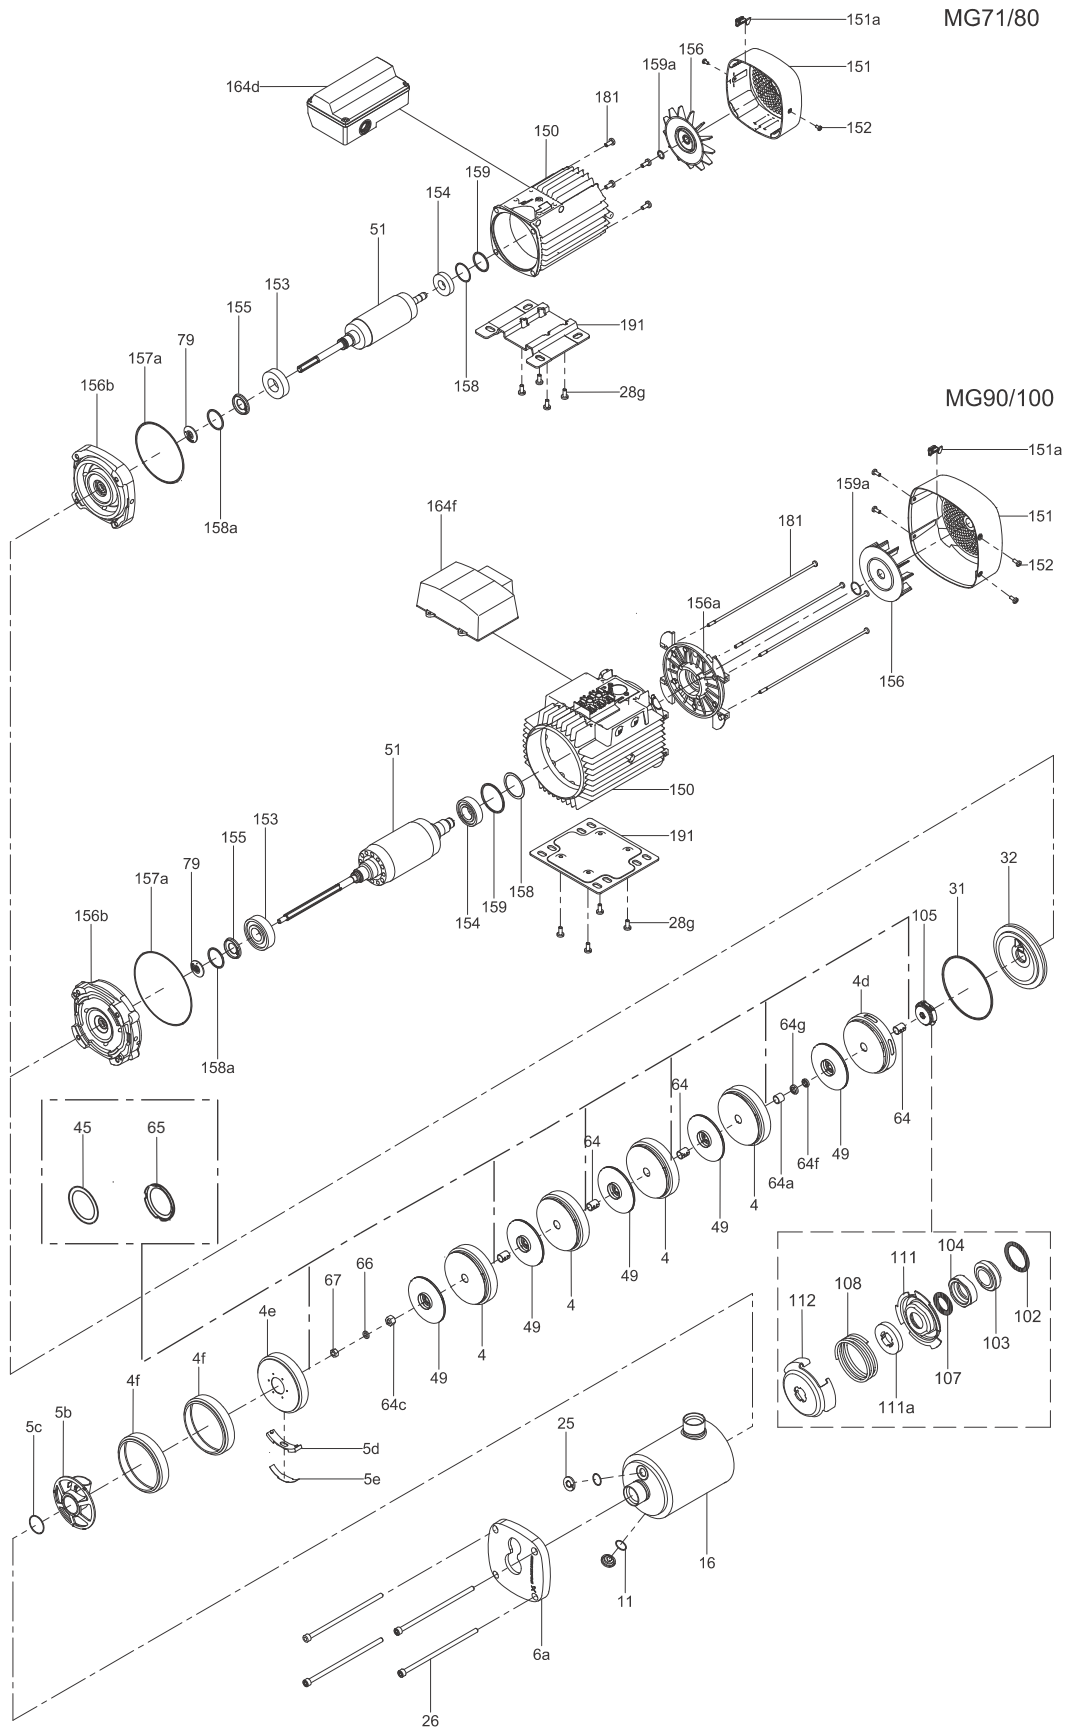

CM Self priming

50/60 Hz

Spares

Pos.	Description	Kit No
4d	Spare, Air separator chamber	98520101
4f	Spare, Empty chamber 27mm	98520102
4f	Spare, Empty chamber 18mm	98520103
64a	Spare, Spacing pipe 13mm	98520104

Spare sleeves

Pos.	Description	Kit No	Model / Version / Qty
	Sleeve CM1/3-7 Rp thread	98470942	CM-SP 1/3/5-3/4
16	Sleeve CM1/3-9 Rp thread	98470943	CM-SP 1/3/5-5/6
	Sleeve CM1/3-11 Rp thread	98470949	CM-SP 5-7

Valve kit

Pos.	Kit No	98519018	98519013
	Description	4 meters	8 meters
4e			
5d	Chamber cpl. w. valve	1	1
5e			
64f			
64g	Container with rubber seal	1	1
5b	Water trap	1	1
5c	O-ring EPDM 37.0 x 2.62	1	1

CM Self priming

CM Self priming CM, CME and Boosters

TM05 8836 4913