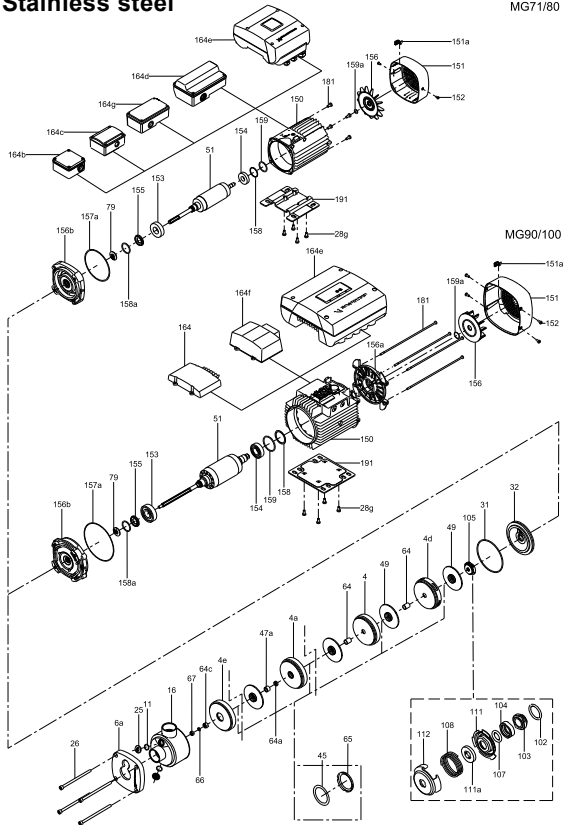

CM 1, 3, 5

Stainless steel

MG71/80