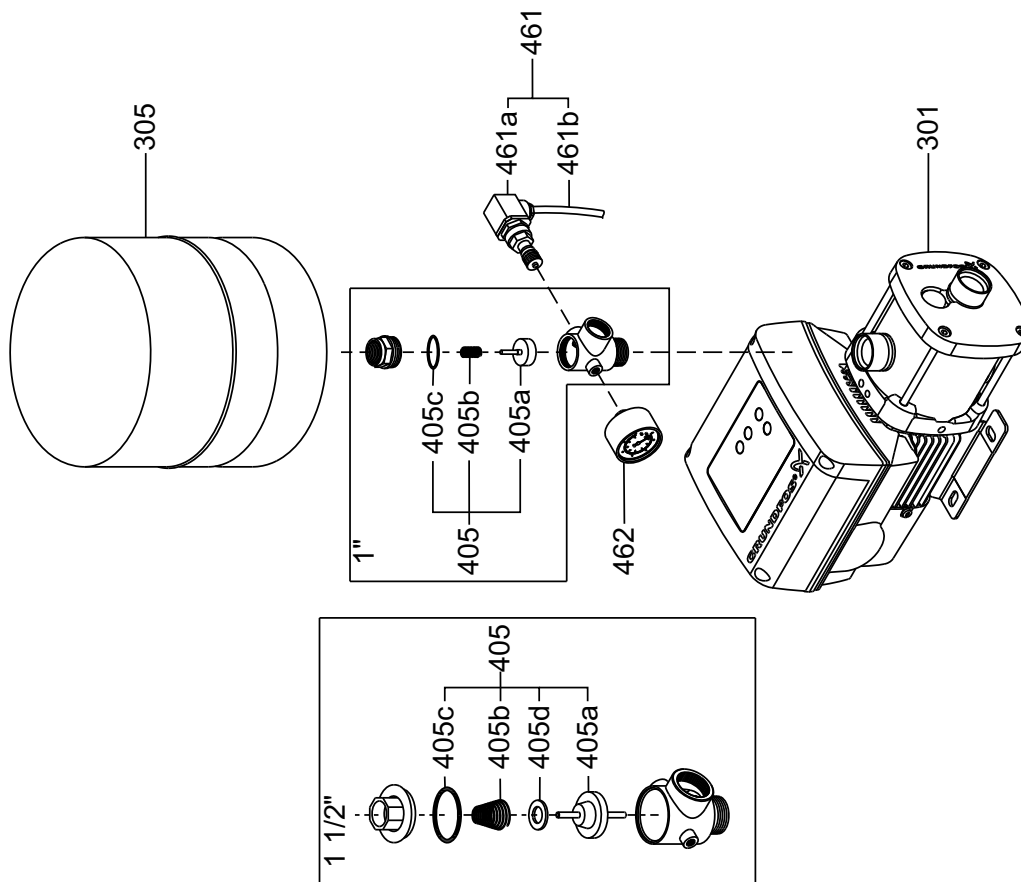

Manometer

Pos.	Kit No	99010691
	Manometer thread	Rp
462	Manometer	1

Sensor kit

Pos.	Kit No	99010689
	Sensor thread	Rp
461a	Sensor	1

CME Booster

CMBE German version with pressure switch

CMBE

TM06 4097 3115