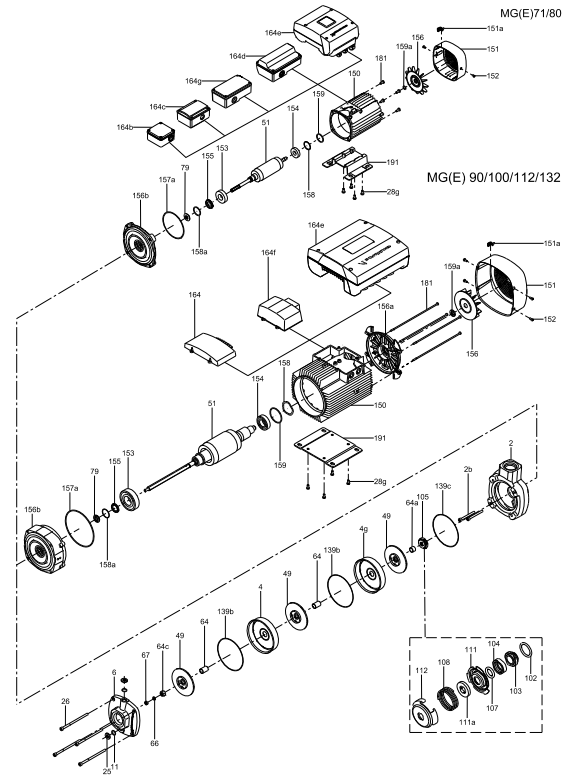

CM 1, 3, 5

Stainless steel

Cast iron

CM 10, 15, 25

Stainless steel

Cast iron

TM04 3588 4608 - TM04 3591 4608

TM04 3828 5108 - TM04 3829 5108