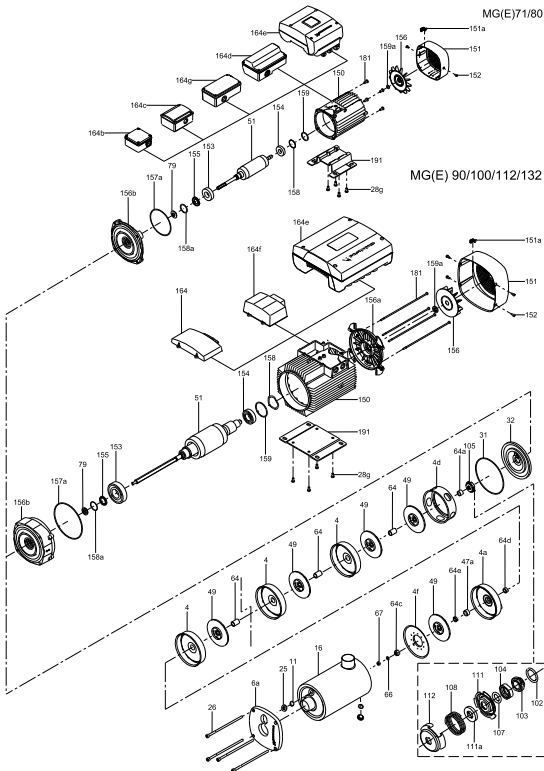

CM 10, 15, 25

Stainless steel

MG(E)71/80

MG(E) 90/100/112/132