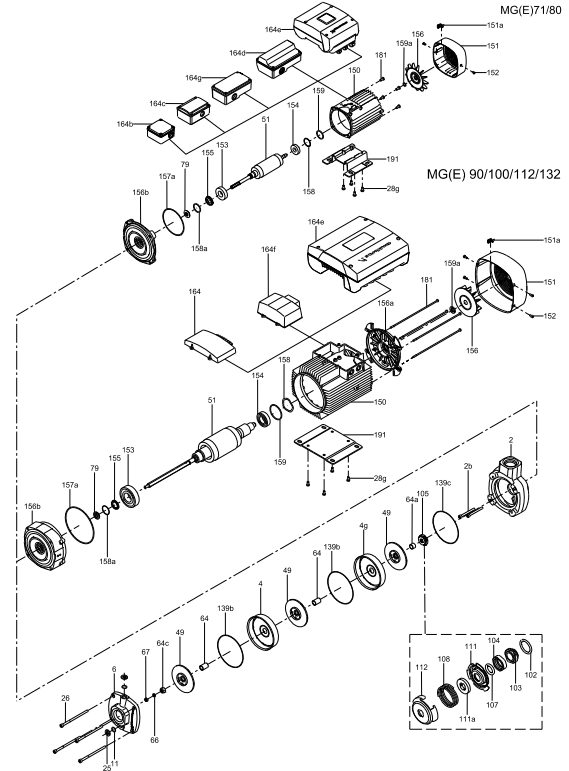

Cast iron

MG(E)71/80

MG(E) 90/100/112/132

TM04 3588 4608 - TM04 3591 4608

TM04 3828 5108 - TM04 3829 5108