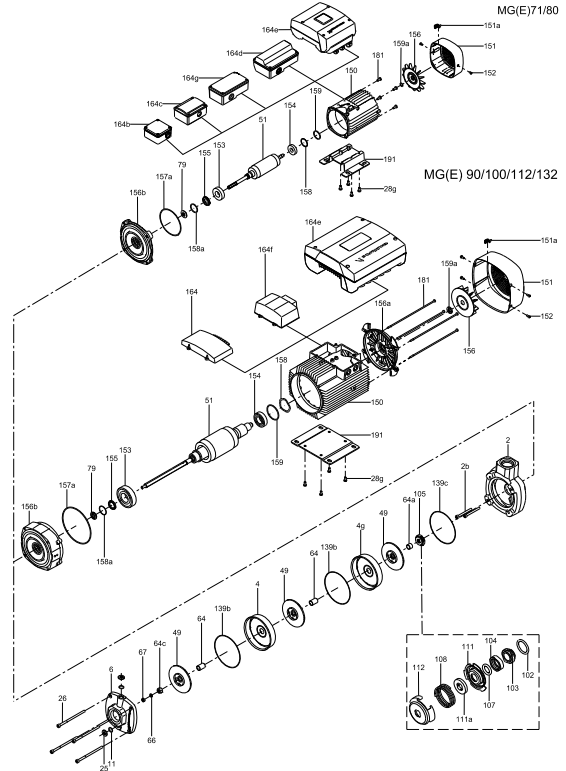

Cast iron

MG(E)71/80

MG(E) 90/100/112/132

TM04 3588 4608 - TM04 3591 4608

TM04 3828 5108 - TM04 3829 5108

CM, CME, CM, CME and Boosters